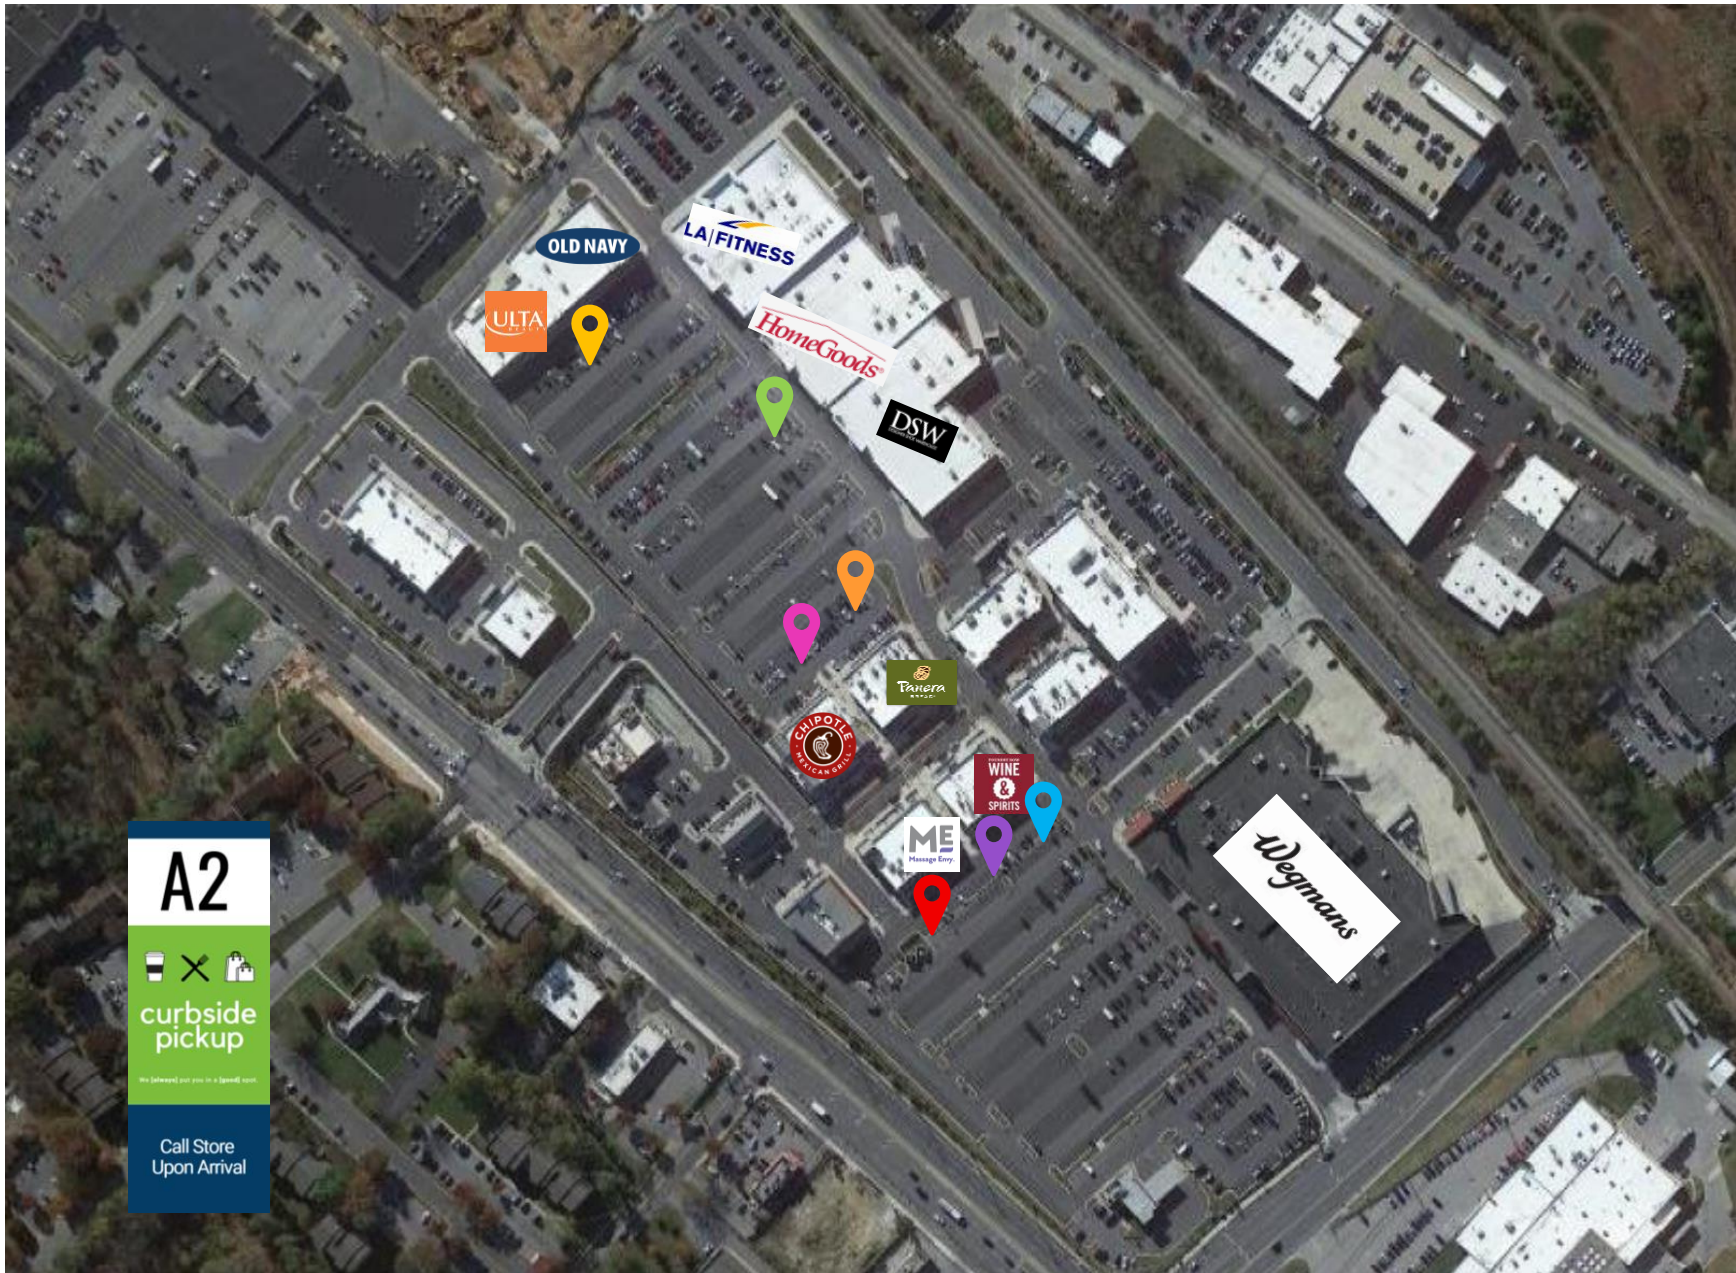

**ZONE A**  
Spaces (1-6)

Ulta  
Old Navy

**ZONE B**  
Spaces (1-6)

HomeGoods  
DSW  
La-Z-Boy Furniture

**ZONE C**  
Spaces (1-6)

Panera  
Sunset Raw Juice Bar

**ZONE D**  
Spaces (1-6)

Smashburger  
Rock N Toss Crab House  
Floyd's Barber Shop  
Chipotle

**ZONE E**  
Spaces (1-4)

Foundry Row Wine & Spirits

**ZONE F**  
Spaces (1-6)

Nalley Fresh  
Poke Bowl  
Massage Envy

**ZONE G**  
Spaces (1-6)

TBA

Please contact store for individual curbside pickup offerings. Participating businesses and map are subject to change.