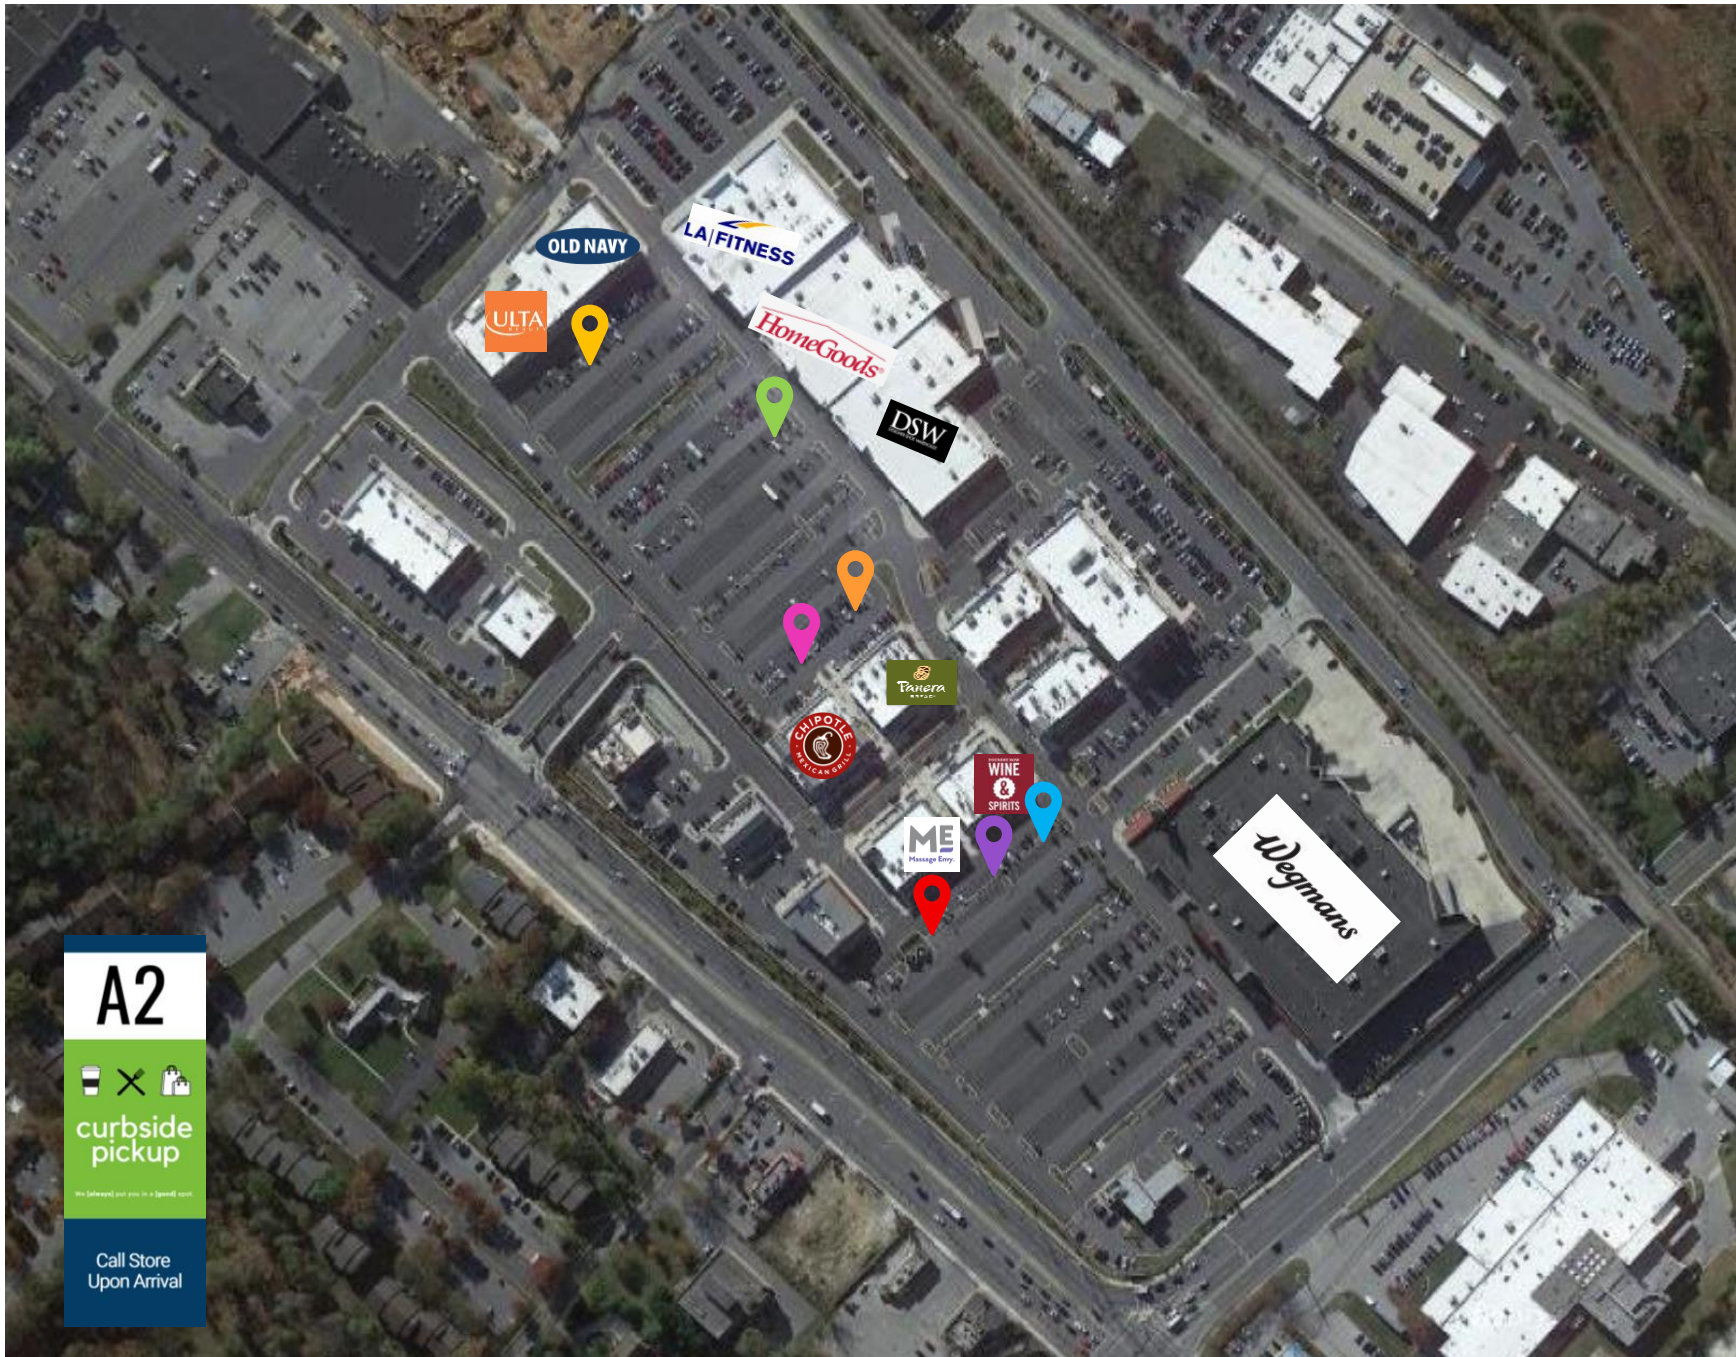

ZONE A
Spaces (1-6)

Ulta
Old Navy

ZONE B
Spaces (1-6)

HomeGoods
DSW
La-Z-Boy Furniture

ZONE C
Spaces (1-6)

Panera
Sunset Raw Juice Bar

ZONE D
Spaces (1-6)

Smashburger
Rock N Toss Crab House
Floyd's Barber Shop
Chipotle

A2

☒ ☒ ☒
curbside pickup

We deliver you in a (20min) zone.

Call Store Upon Arrival

ZONE E
Spaces (1-4)

Foundry Row Wine & Spirits

ZONE F
Spaces (1-6)

Nalley Fresh
Poke Bowl
Massage Envy

ZONE G
Spaces (1-6)

TBA

Please note that stores listed may not offer curbside pickup. Also, anchors and businesses not listed may have their own curbside pickup. Please contact individual store.